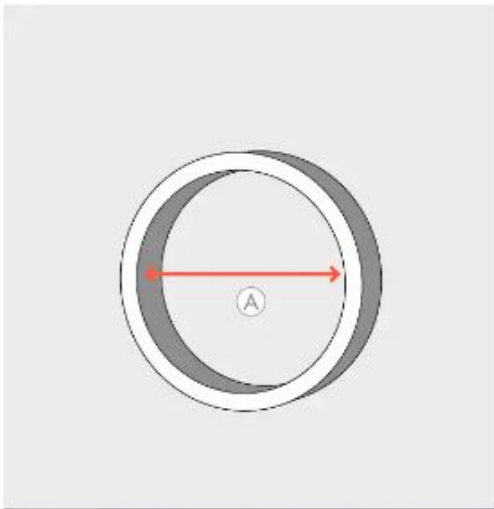

RINGS

CK SIZES	MM	EU SIZES	SIZE (A)
		51	16.23
6	16.55	52	16.55
		53	16.87
		54	17.19
7	17.15	55	17.71
		56	17.83
8	18.15	57	18.14
		58	18.46
		59	18.89
9	19	60	19.1
		61	16.42

HOW TO MEASURE

(A) RING: Measure from inner side to opposite side, through the middle of the ring.